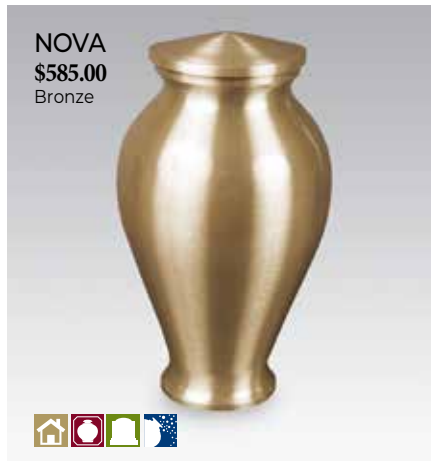

4¹/₄" W X 9¹/₂" D X 10¹/₂" H

Vol: 225 ci

Our exclusive Bronze products are manufactured in Europe by Bronces Jorda, using the most advanced techniques displaying quality in finish and durability that sets them apart from the competition. All of our bronze vase urns and sheet bronze cubes can be personalized with either engraving or a nameplate.

SIENA
\$585.00
Bronze

US220-50001
6¼" dia. X 11" H
Vol: 200 ci

NOVA
\$585.00
Bronze

US220-50005
6½" dia. X 11" H
Vol: 200 ci

TWILIGHT
\$585.00
Bronze

US220-50003
6½" dia. X 11" H
Vol: 200 ci

MIDNIGHT
\$670.00
Bronze