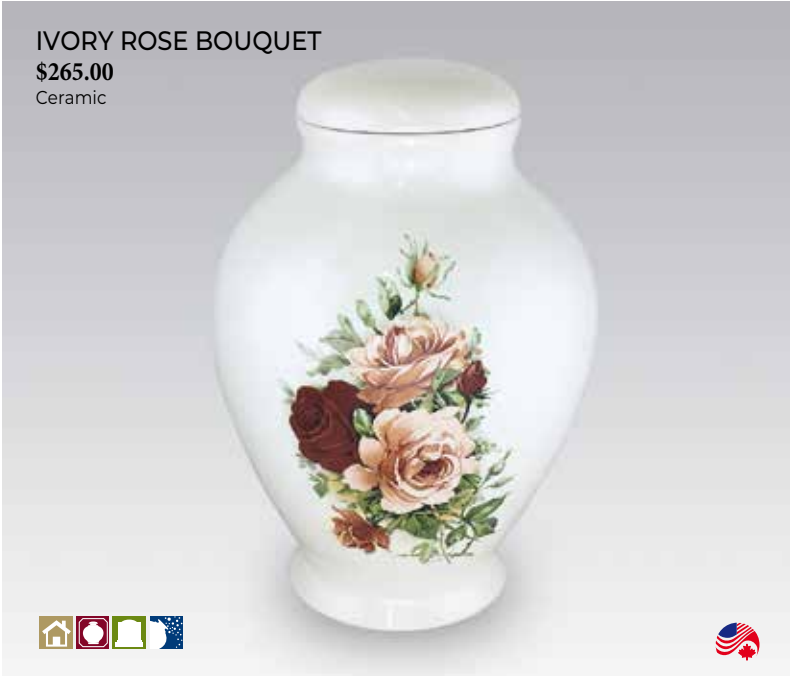

IVORY ROSE BOUQUET
$265.00
Ceramic

US550-00006
7¾" dia. X 10⁷/₈" H
Vol: 240 ci

Exhibiting the colors and characteristics that only nature can create – our stone vases provide a beautiful hand-crafted option for commemoration.