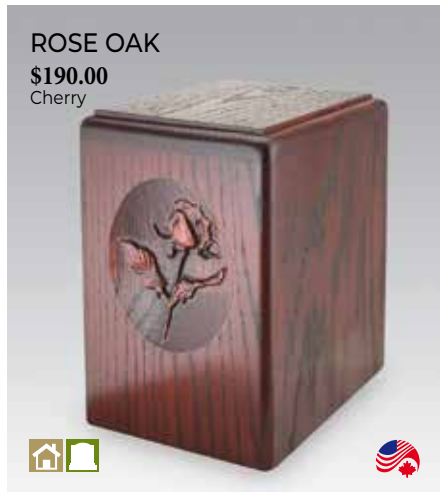

ASCENDING DOVE
US830-30041
Token
UK830-30002

AUTUMN WOODS
US830-30030
Token
UK830-30030

OCEAN SUNSET
US830-30040
Token
UK830-30038

RAINBOW POND
US830-30042

Simple design aesthetics complemented by intricate carved detailing make these oak urns a good choice for someone who appreciates the warmth and natural beauty of wood.