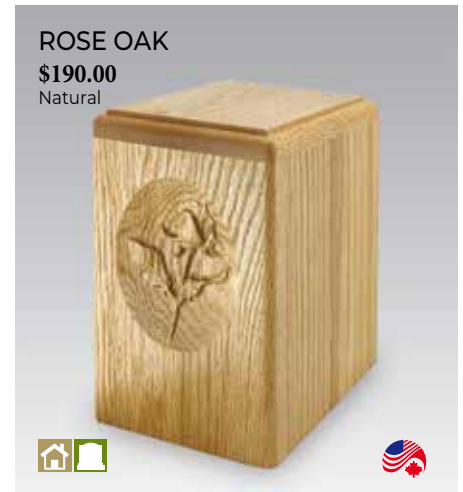

US110-00053
5½" W X 7½" D X 8¾" H
Vol: 200 ci