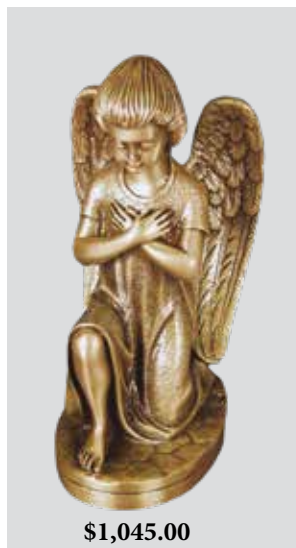

Brass

Tempus I
\$65.00

Tempus II
\$65.00

\$65.00

\$65.00

Tempus I
UK210-50400
3" dia. X 2½" H
Vol: 5 ci

Tempus II
UK210-50401
3" dia. X 2½" H
Vol: 5 ci

Pearl Pear
UK210-50402
2½" dia. X 4¾" H
Vol: 8 ci

Pearl Apple
UK210-50403
2¾" dia. X 4" H
Vol: 5 ci

Bronze

\$1,045.00

\$1,045.00

\$890.00

\$575.00

Angel Boy
UK210-50406
4½" W X 6¾" D X 9¾" H
Vol: 31 ci

Angel Girl
UK210-50407
4¾" W X 5½" D X 10½" H
Vol: 48 ci