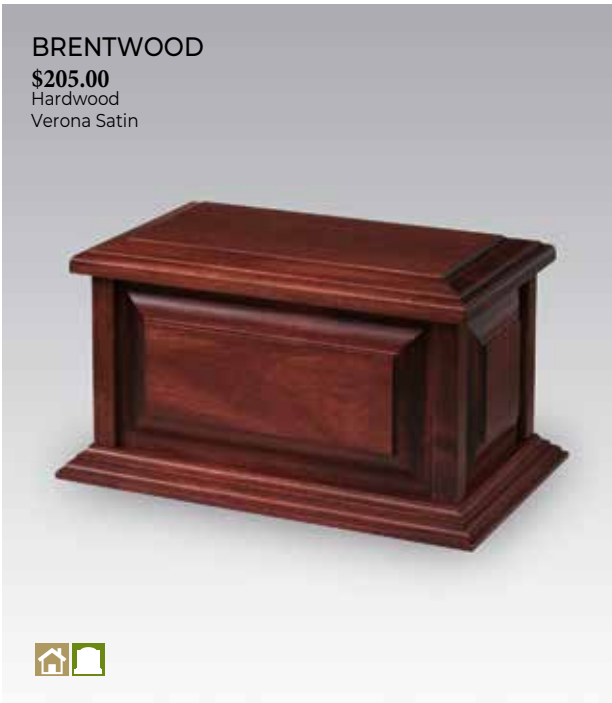

US120-00013
11½" W X 7⅞" D X 6¼" H
Vol: 200 ci