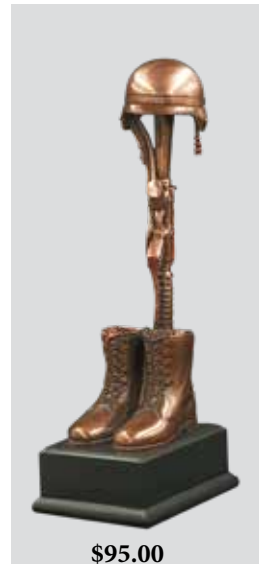

\$120.00

Eagle with U.S. Flag
UK899-50416
4¾" W X 3⅜" D X 10⅞" H
Vol: 3 ci

\$95.00

Battlefield Cross
UK899-50417
4" W X 6¾" D X 9½" H
Vol: 3 ci

\$95.00

Army
UK899-50418
4½" W X 3¼" D X 11½" H
Vol: 3 ci

\$95.00