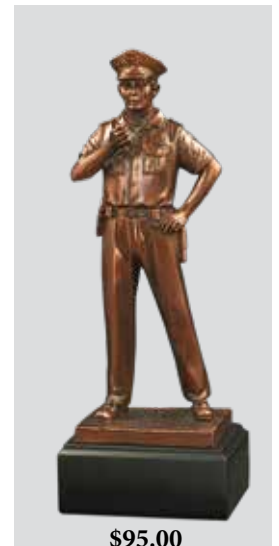

\$120.00

Eagle with U.S. Flag
UK899-50416
4¾" W X 3⅜" D X 10⅞" H
Vol: 3 ci

\$95.00

Battlefield Cross
UK899-50417
4" W X 6¾" D X 9½" H
Vol: 3 ci

\$95.00

Army
UK899-50418
4½" W X 3¼" D X 11½" H
Vol: 3 ci

\$95.00

Navy Sailor
UK899-50419
4½" W X 3¼" D X 11½" H
Vol: 3 ci

\$95.00

Air Force Pilot
UK899-50420
4½" W X 3¼" D X 11½" H
Vol: 3 ci

\$95.00

Marine
UK899-50421
4½" W X 3¼" D X 11½" H
Vol: 3 ci

\$95.00

Firefighter
UK899-50422
4½" W X 3¼" D X 9½" H
Vol: 3 ci