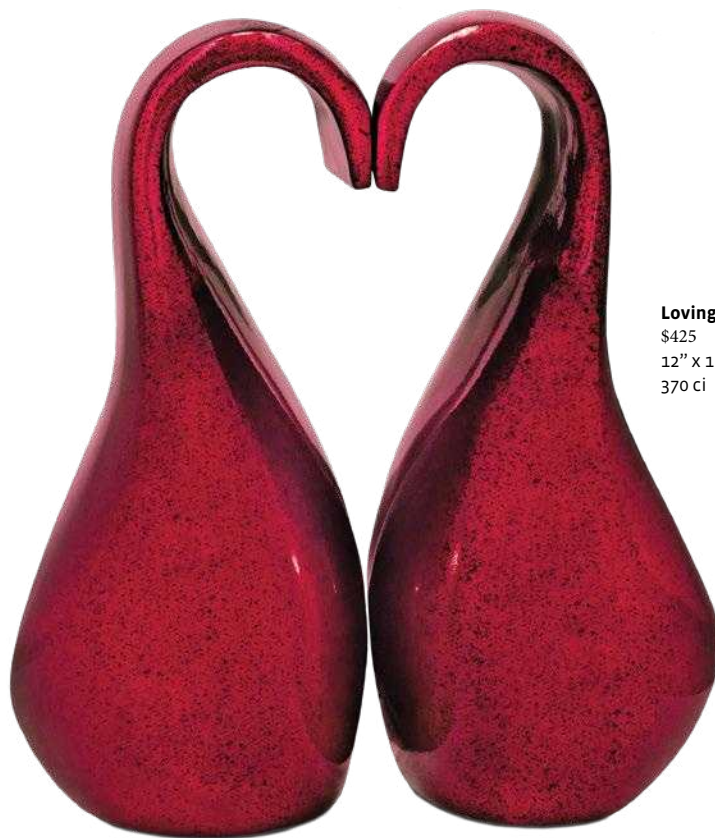

Loving Hearts
$425
12" x 11" x 7"
370 ci